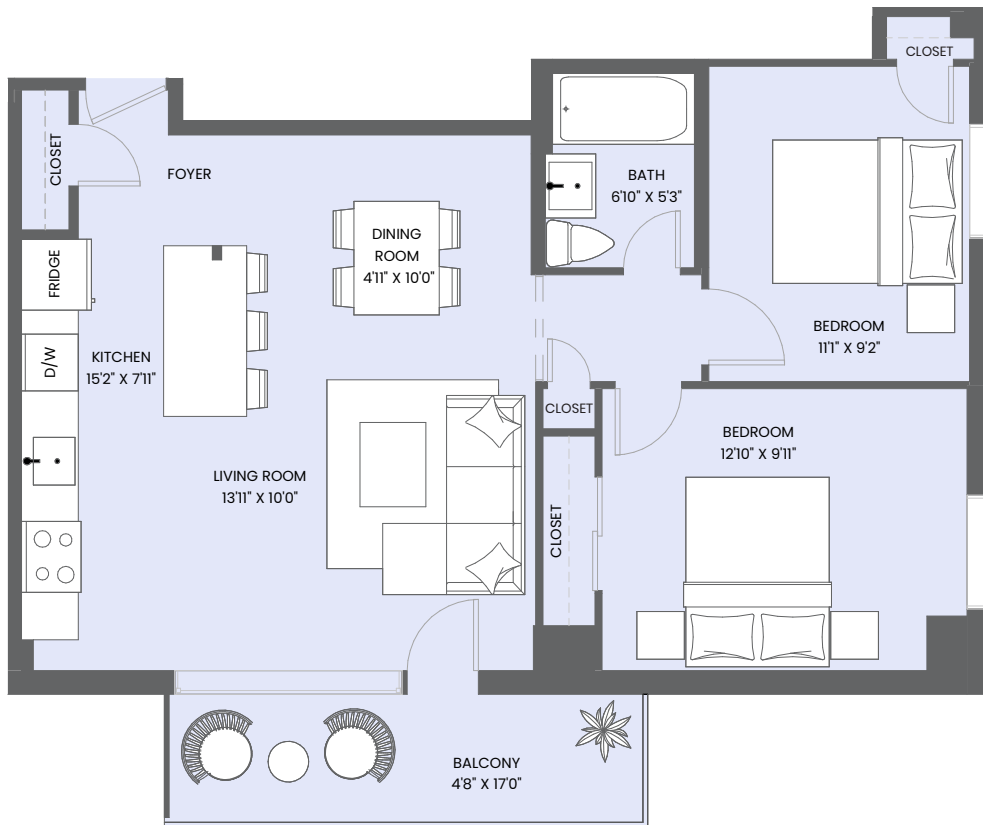

# Coral

2 Bed | 1 Bath | 728 sf | W

Maddox

135 Tyndall Avenue

[Maddox.ca/Tyndall](http://Maddox.ca/Tyndall)

LEVEL 2-11

FLOOR PLAN DIMENSIONS, SQUARE FOOTAGE, AND LAYOUTS MAY NOT BE EXACTLY AS SHOWN AND ARE SUBJECT TO CHANGE AND REMEASUREMENT. SUITES ARE LEASED UNFURNISHED ON A PER UNIT BASIS AND FURNITURE GRAPHICS ARE FOR VISUAL REFERENCE ONLY. ALL PRICING AND RENTAL RATES ARE SUBJECT TO CHANGE WITHOUT NOTICE. E. & O.E.